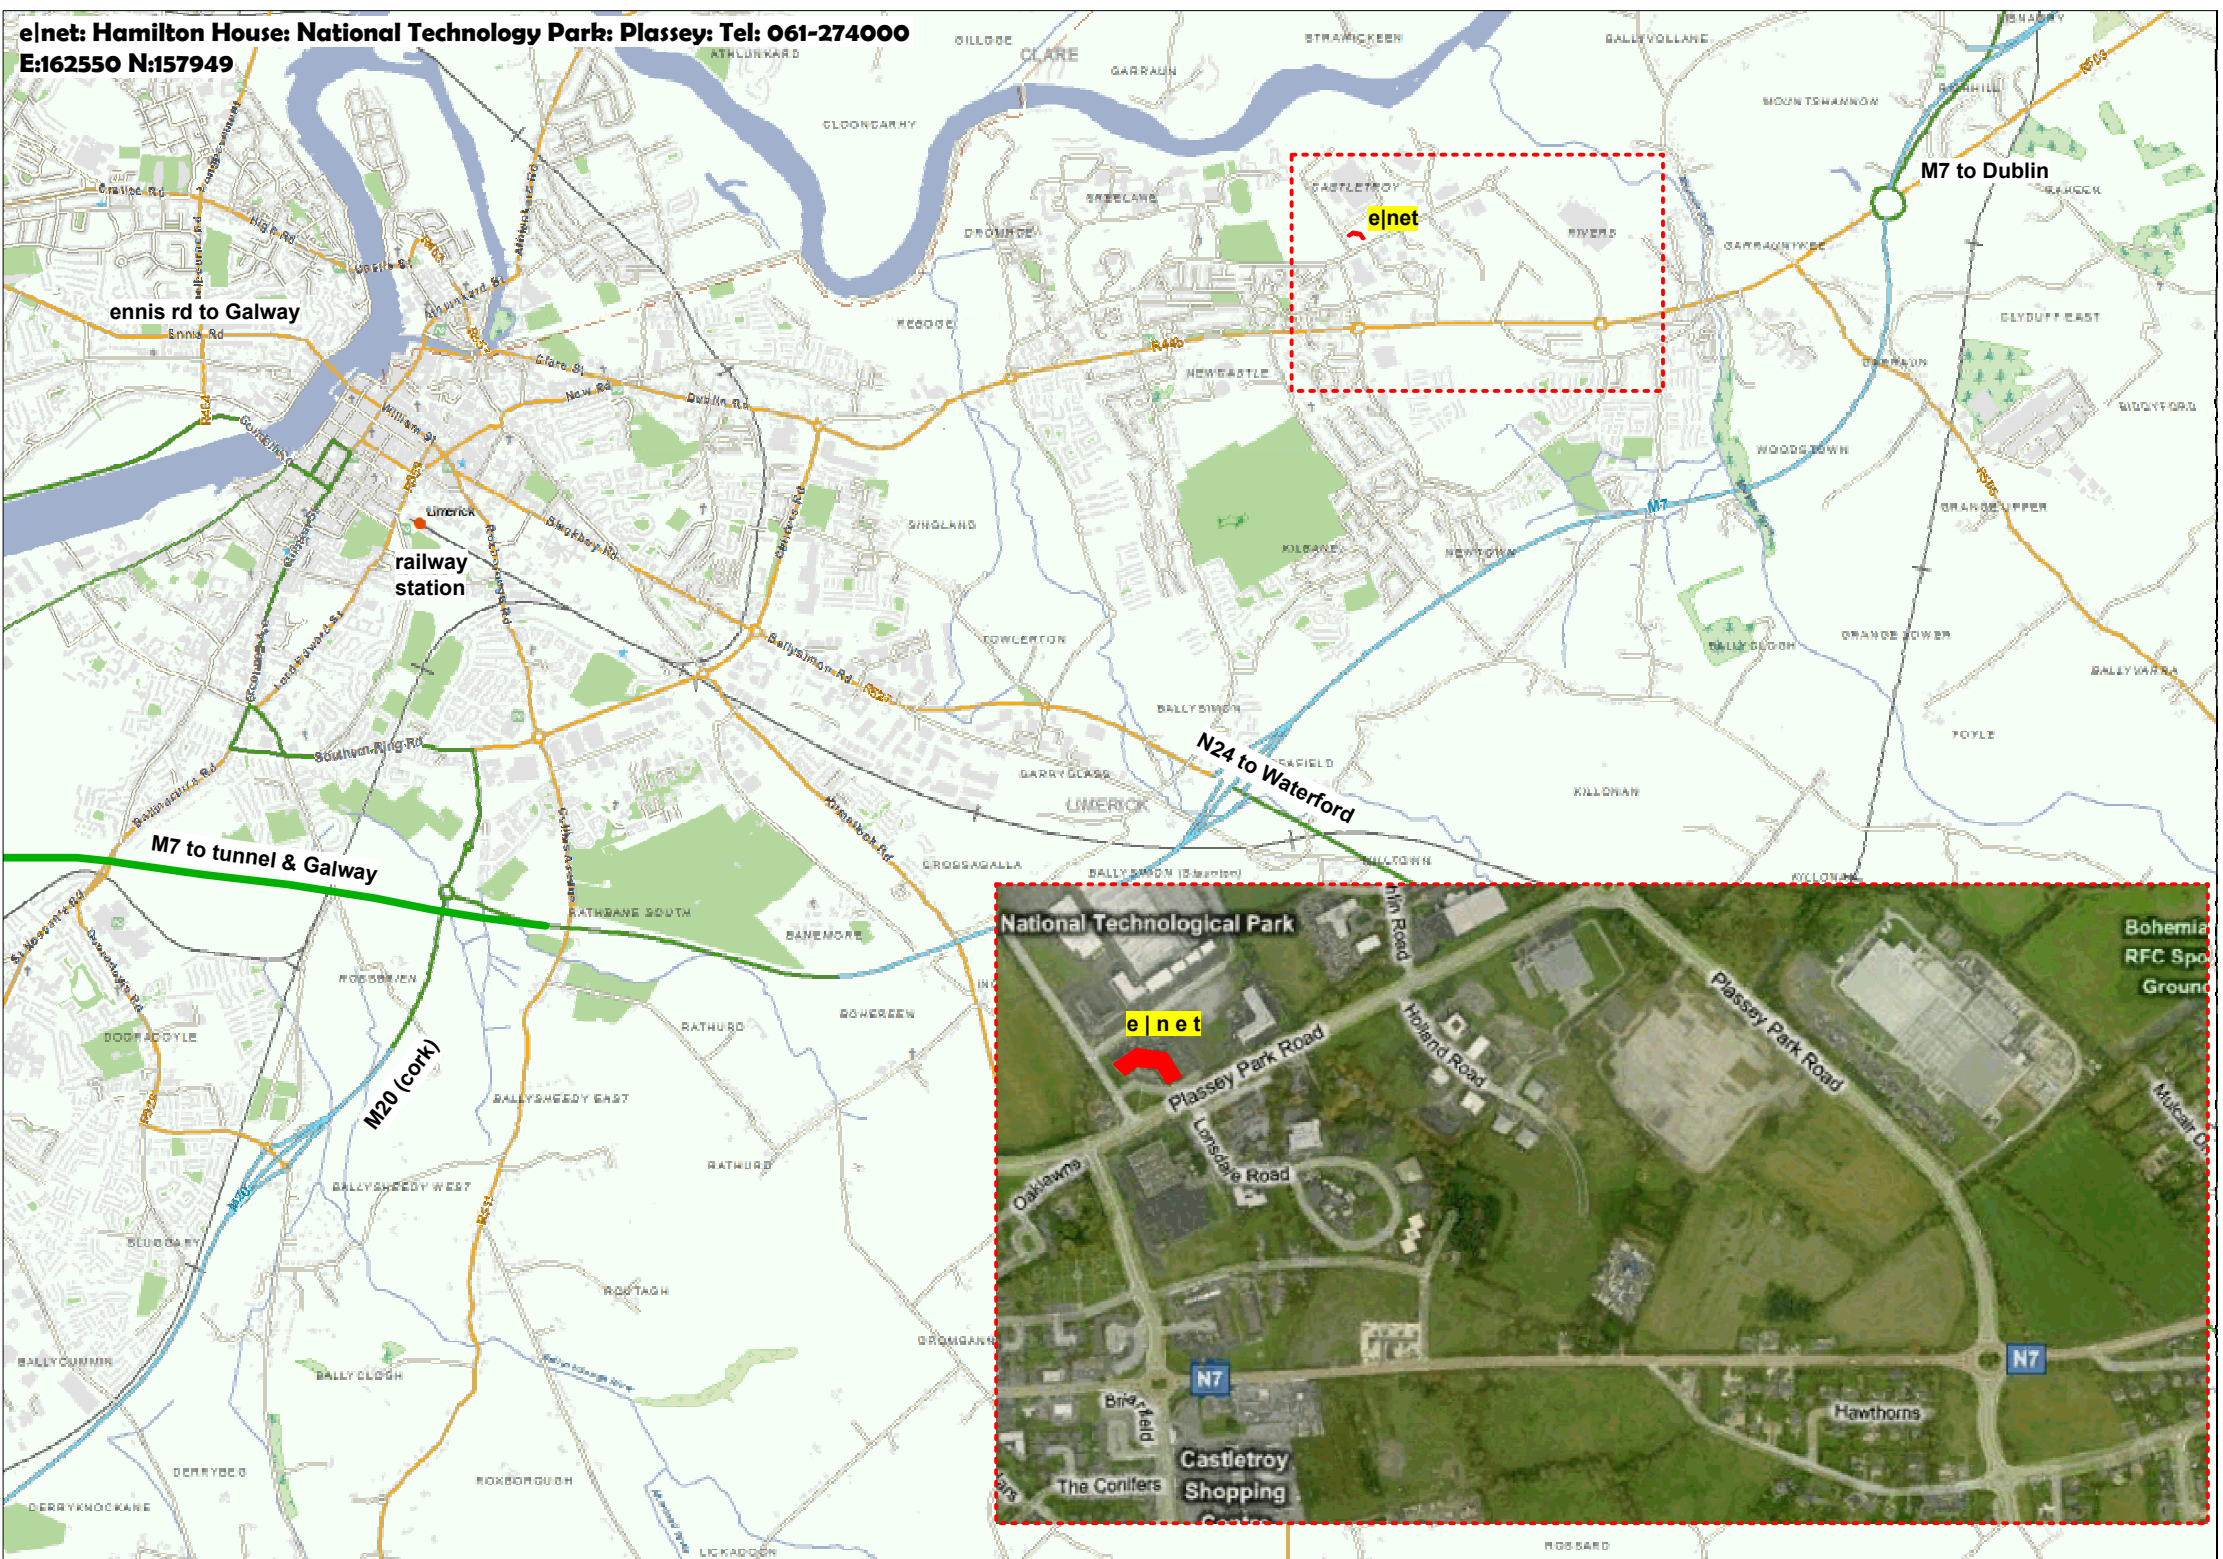

e|net: Hamilton House: National Technology Park: Plassey: Tel: 061-274000
E:162550 N:157949

ennis rd to Galway

railway station

M7 to tunnel & Galway

M20 (cork)

N24 to Waterford

M7 to Dublin

National Technological Park